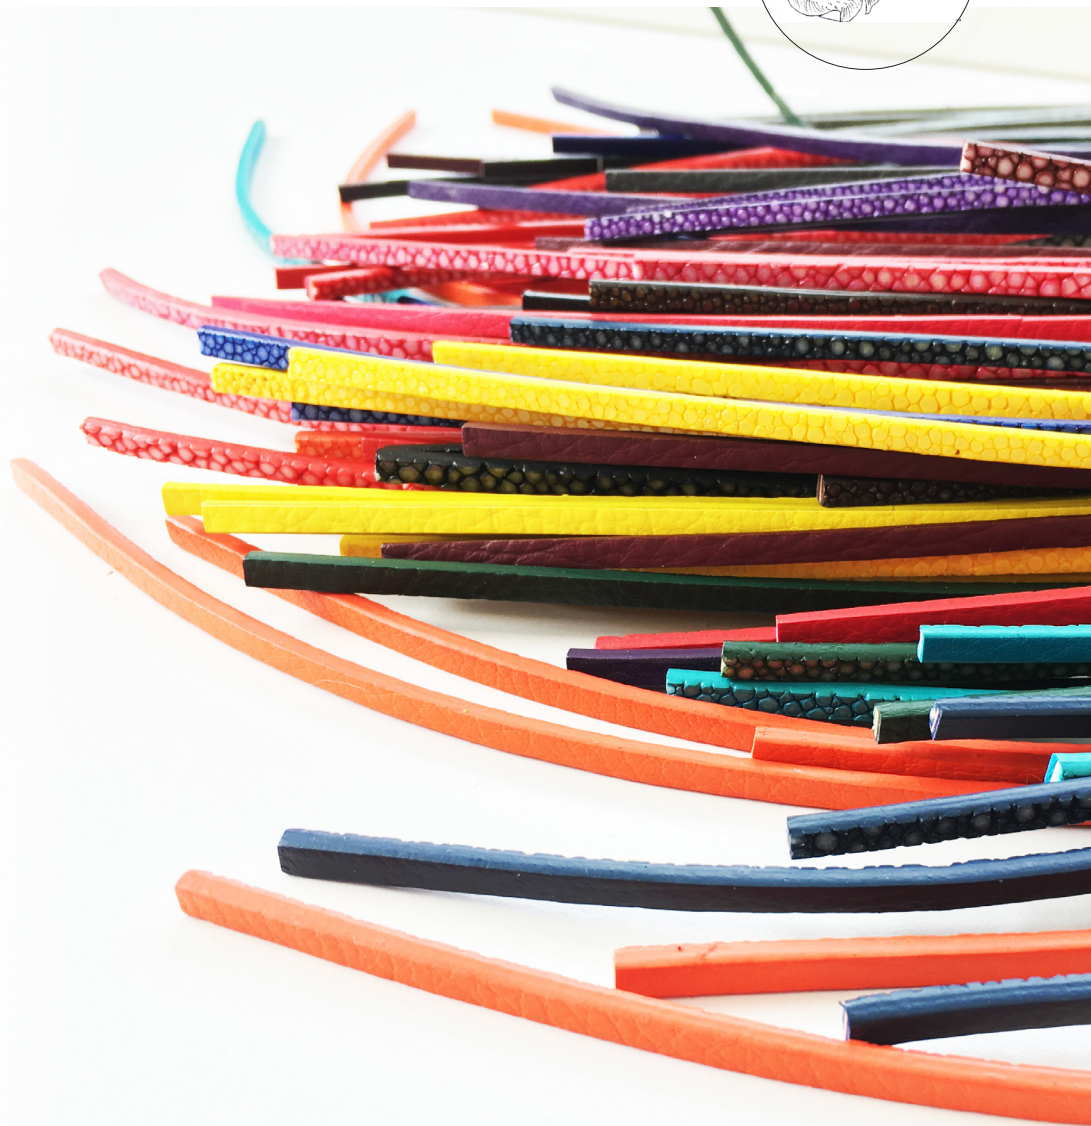

# Farbkarte Rochenleder | color chart stingray leather

## Wechselmechanik Rochen

interchangeable system stingray

Artikel Nr.: 5-W740

**\*NEW STINGRAY** | bracelets and by pieces

-  BLACK
-  PURPLE
-  BEIGE
-  OFF WHITE
-  SEA BLUE
-  DARK GREEN
-  RED WINE
-  DARK BROWN
-  GRAY
-  RED
-  TURQUOISE
-  ORANGE
-  NAVY BLUE
-  HOT PINK
-  LEMON GREEN
-  YELLOW
-  INDIGO BLUE
-  VIOLET